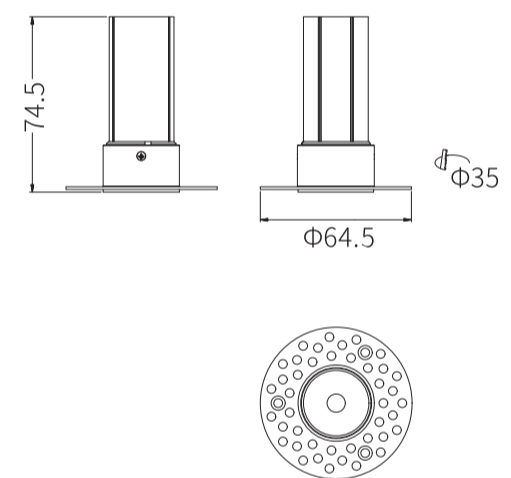

SDCM<3

Lens & Reflector

L70 @50,000h

Aluminium Die-cast

Type

Recessed

Single Line Diagram

Recessed

VELORA WO TRM

Velora WO TRM Fixture has:

- Luminaire housing of die-cast- aluminium
- Round recessed spotlight with effortless installation
- Surface powder coated
- COB (Chip on Board) technology
- Technology for maximum efficiency
- For specific areas or to accentuate a feature
- Zero multiple shadows
- LED with effective colour rendering
- Overflowing colours with soft light and shadow
- Interpretation of the real environment light and colours
- High colour rendering

Light Distribution

Direct

CRI ≥ 90/95

TUNABLE WHITE

VELORA WO TRM

VELORA WO TRM 35

Product order code	System Power	Dimensions
4066 - 1	5W	Outer Dia = 64.5mm Cutout Dia = 35mm H = 74.5mm

Order Options